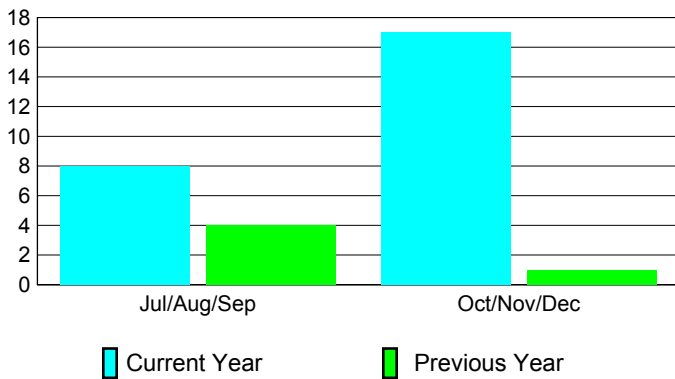

2010-2011 GMT Reports for District (or Undistricted) **District 324C6**

GMT: **Open**

Location: **INDIA**

GMT CA: **6**

CLUBS

**Club Results
2010-2011**

**Clubs
2009-2010**

| Month | New Club Goal | Actual New Clubs | Actual Dropped Clubs | Gain/Loss of Clubs | Gain/Loss of Clubs |
|---------------|---------------|------------------|----------------------|--------------------|--------------------|
| Jul/Aug/Sep | 3 | 10 | -2 | 8 | 4 |
| Oct/Nov/Dec | 5 | 19 | -2 | 17 | 1 |
| Totals | 8 | 29 | -4 | 25 | 5 |

Club Results 2010-2011

Goal, New, Dropped, Gain/Loss

Comparison of Club Gain/Loss

Current Year Compared to the Previous Year

YTD Status Quo Clubs 2010-2011

Status Quo Clubs Compared to Status Quo Members

MEMBERSHIP