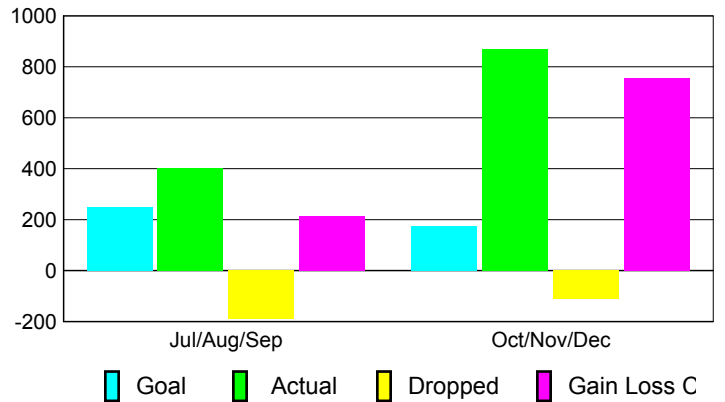

Membership Results 2010-2011

Goal, New, Dropped, Gain/Loss