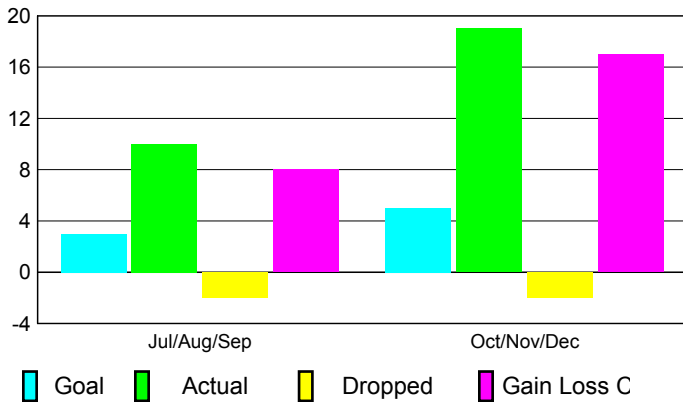

2010-2011 GMT Reports for District (or Undistricted) **District 324C6**

GMT: **Open**

Location: **INDIA**

GMT CA: **6**

CLUBS

**Club Results
2010-2011**

**Clubs
2009-2010**

| Month | New Club Goal | Actual New Clubs | Actual Dropped Clubs | Gain/Loss of Clubs | Gain/Loss of Clubs |
|---------------|---------------|------------------|----------------------|--------------------|--------------------|
| Jul/Aug/Sep | 3 | 10 | -2 | 8 | 4 |
| Oct/Nov/Dec | 5 | 19 | -2 | 17 | 1 |
| Totals | 8 | 29 | -4 | 25 | 5 |

Club Results 2010-2011

Goal, New, Dropped, Gain/Loss

Comparison of Club Gain/Loss

Current Year Compared to the Previous Year

YTD Status Quo Clubs 2010-2011

Status Quo Clubs Compared to Status Quo Members

MEMBERSHIP